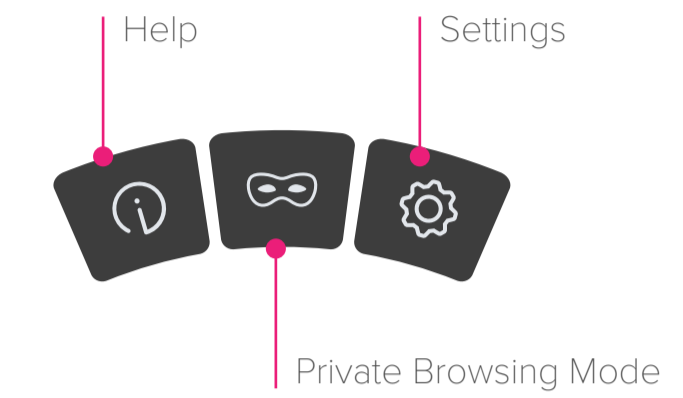

hex: e2e6eb

Blackberry

hex: 25003e

Eggplant

hex: 45236d

DETAILS

LABELS

HELP BUTTON DETAILS

Normal

Hover

Selected

Selecting the HELP button opens up a page on the browser. The button is NOT a toggle. See UIS-12 and UF-10 for details.

PRIVATE BROWSING BUTTON DETAILS

Normal

Hover

Selected

Toggle On

Button IS a toggle. Toggling ON the PB button transitions the browser into PB mode. See UF-14 & UIS-11 for details.

SETTINGS BUTTON DETAILS

Normal

Hover

Selected

Selecting the SETTINGS button on the tray opens up a menu. Button is NOT a toggle. See UF-12 and UIS-16 for details.