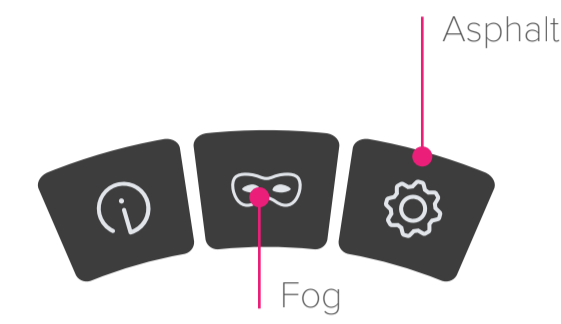

hex: e2e6eb

Blackberry

hex: 25003e

Eggplant

hex: 45236d

DETAILS

LABELS

HELP BUTTON DETAILS

Normal

Hover

Selected

Selecting the HELP button opens up a page on the browser. The button is NOT a toggle. See UIS-12 and UF-10 for details.

PRIVATE BROWSING BUTTON DETAILS

Normal

Hover

Selected